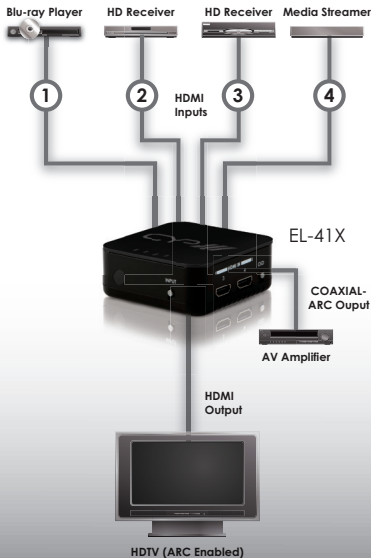

Xpressview™ HDMI 4-Way Switcher

The EL-41X is an advanced 4-Way Switcher with v1.4 HDMI Xpressview™ technology, which improves source switching time to less than 1 second, and includes Audio Return Channel (ARC) via HDMI. The system supports all 3D TV formats in addition to all HDTV formats up to 1080p 12-bit Deep Colour. This solution also supports the HDCP repeater function and also includes an IR remote control.

FEATURES

- HDMI 1.4, HDCP 1.4 and CEC1.4 compliant
- Fast switching on all HDMI input ports
- On Screen Display (OSD) with system info and controls
- Supports HDCP repeater
- Supports Deep Colour (10 and 12bit)
- Resolution supported: 480i to 1080p plus 1080p24fps
- HD audio supported: PCM2, 5.1, 7.1CH, Dolby 5.1, DTS5.1, DD+, D-TrueHD, DTS-HD
- Supports 3D signals

SPECIFICATIONS

Input:	4 x HDMI (4 x HDMI Uncompressed AV and Data) 1 x USB Mini B (1x USB Power)
Output:	1 x HDMI (1x HDMI Uncompressed AV and Data) 1 x RCA (1 x COAX 2 Channel LPCM)
Power:	5V/1.2A DC (US/EU standards, CE/FCC/UL certified)
Dimensions:	85mm (W) x 85mm (D) x 35mm (H)
Gross Weight:	420g
Net. Weight:	240g
Packaging:	Boxed