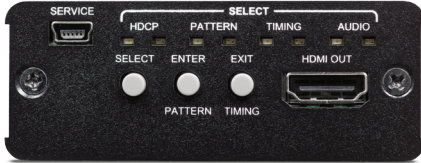

HDMI Pattern Generator

4K, HDCP2.2, HDMI2.0

XA-2

4K 3D HDMI2.0 HDCP2.2

The XA-2 is an advanced yet compact and convenient pattern generator for testing and troubleshooting HDMI devices. There are 6 resolution settings covering 4K Ultra HD and Full HD resolutions, 4 test patterns, HDCP (1.4, 2.2 and non-HDCP), and 3 audio settings each providing a large array of test signals. With simple to use control via buttons on the front panel, and LED indicators for quick viewing of the current status, this pattern generator is a must have tool for any professional AV integrator.

FEATURES

- HDMI 2.0, HDCP 2.2 and DVI compliant
- Generates HDMI resolutions up to 6Gbps 4K2K@60Hz
- Generates HDCP v1.4, HDCP v2.2 and non-HDCP signals
- Resolutions supported: 720p@60, 1080p@60, & 4K@30/60
- Supports external analogue stereo and optical digital audio inputs
- Video bandwidth support: 18Gbps

SPECIFICATIONS

Input: 2x RCA (1x Analogue audio Stereo (L/R))
1x Toslink (1x Optical 2 Channel LPCM)
1x USB Mini B (1x Service Port - Proprietary Data)

Output: 1x HDMI (1x HDMI 2.0 Uncompressed AV and Data)

Power: 5V/2.6A DC (US/EU standards, CE/FCC/UL certified)

Dimensions: 87mm (W) x 78mm (D) x 30mm (H)

Gross Weight: 500g

Net. Weight: 202g